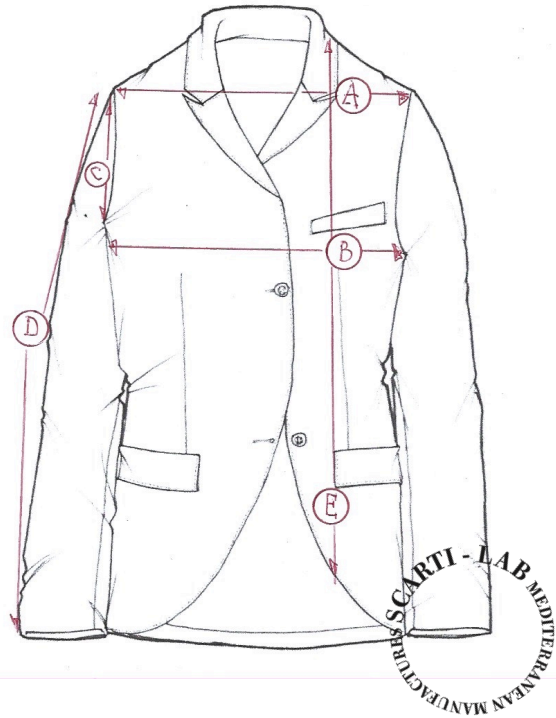

**STYLE:W-202**

SIZINIG FIT		XXS	XS	S	M	L	XL
SHOULDER WIDTH	<b>A</b>			40			
CHEST	<b>B</b>			46			
ARMHOLE	<b>C</b>			22			
SLEEVE LENGHT	<b>D</b>			61			
LENGHT	<b>E</b>			65			