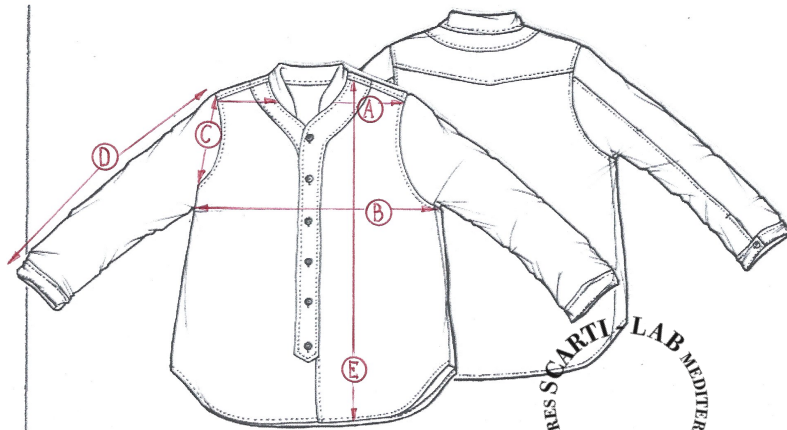

STYLE:W-503

SIZINIG FIT		XXS	XS	S	M	L	XL
SHOULDER WIDTH	A		34	35	36	37,5	
CHEST	B		47	48	50	52	
ARMHOLE	C		21	21	21	21	
SLEEVE LENGHT	D		60	60	61	62	
LENGHT	E		62	64	65	66	