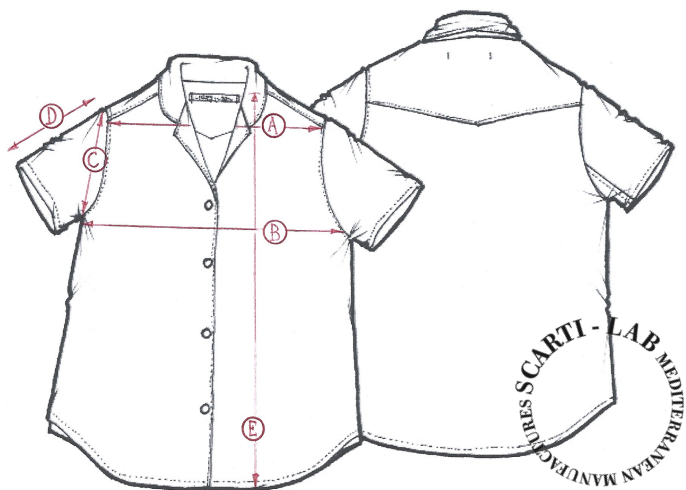

STYLE:W-511

SIZINIG FIT		XXS	XS	S	M	L	XL
SHOULDER WIDTH	A			36			
CHEST	B			51			
ARMHOLE	C			23			
SLEEVE LENGHT	D			19			
LENGHT	E			64			