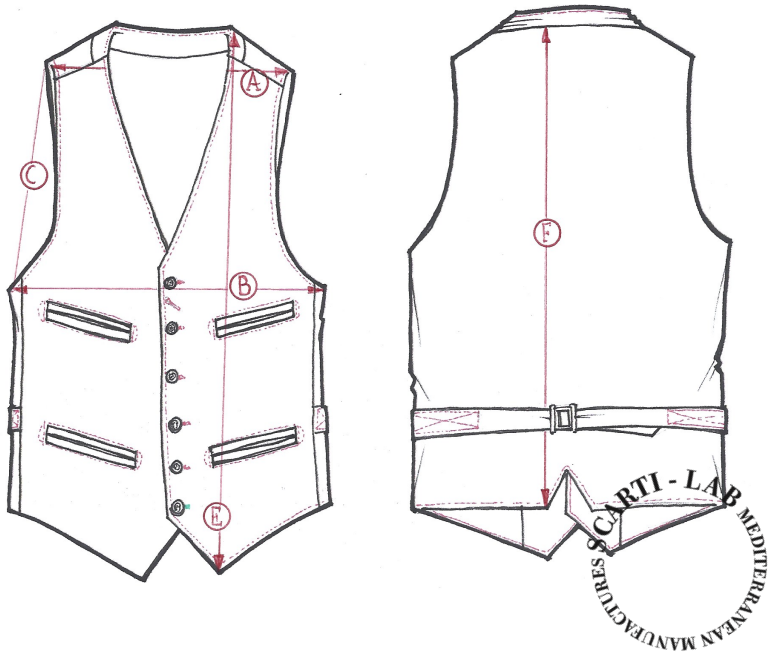

STYLE : 410

SIZING/FIT		XXS	XS	S	M	L	XL	XXL	XXXL
SHOULDER WIDTH	A				26				
CHEST	B				48				
ARMHOLE	C				32				
FRONT LENGHT	E				64				
BACK LENGHT	F				56				