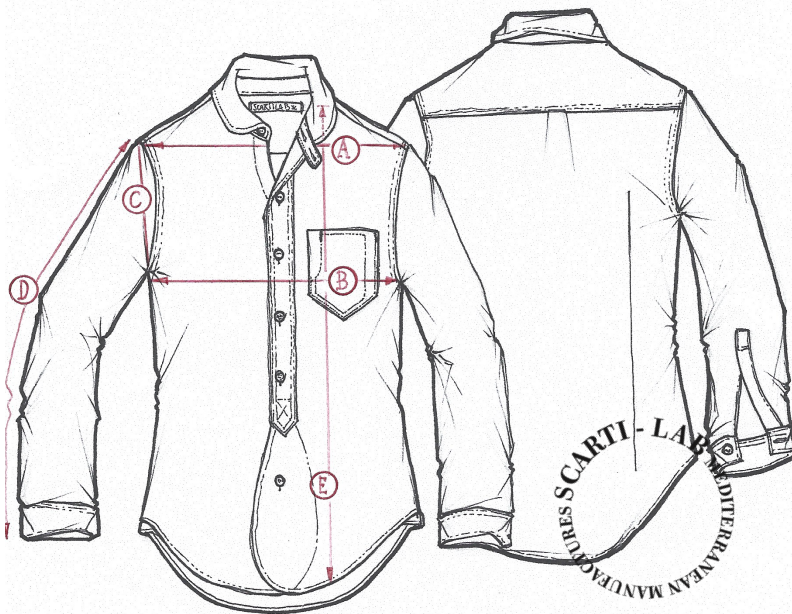

STYLE : 310

SIZING/FIT		XXS	XS	S	M	L	XL	XXL	XXXL
SHOULDER WIDTH	A			42	44	45	46	49	51
CHEST	B			51	53	55	56	59	61
ARMHOLE	C			22	23	23	23	23	24
SLEEVE LENGHT	D			60	61	62	63	64	65
LENGHT	E			70	71	71	72	72	73