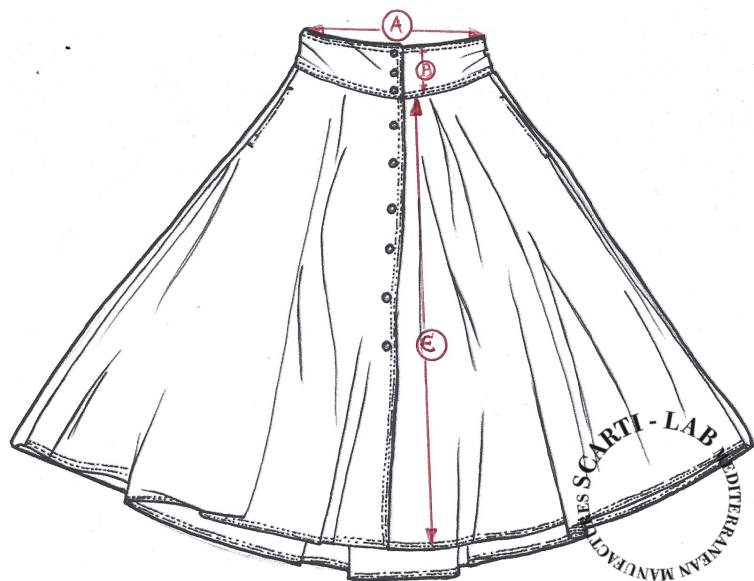

STYLE:W-700

SIZING/FIT		XXS	XS	S	M	L	XL
WAIST	A			35			
WAISTBAND HEIGHT	B			10,5			
LENGHT	E			77			