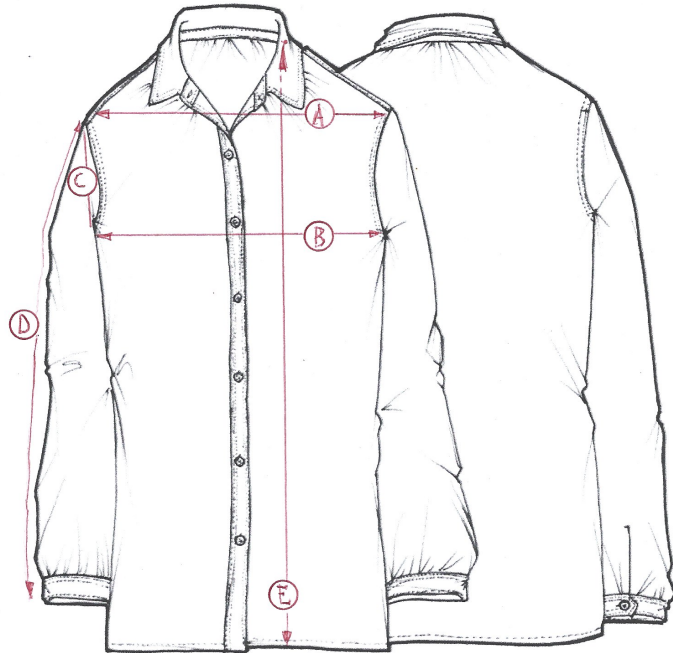

STYLE:W-500

SIZINIG FIT		XXS	XS	S	M	L	XL
SHOULDER WIDTH	A				38		
CHEST	B				53		
ARMHOLE	C				20		
SLEEVE LENGHT	D				55		
LENGHT	E				64		