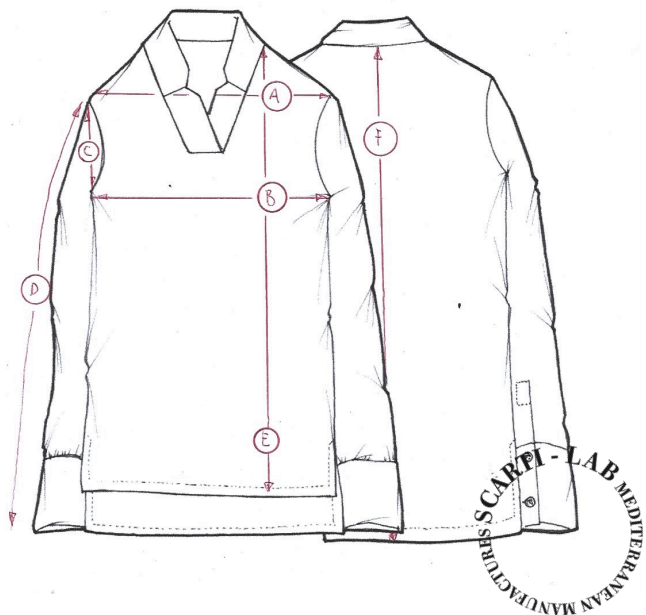

STYLE:W-507

SIZINIG FIT		XXS	XS	S	M	L	XL
SHOULDER WIDTH	A				42		
CHEST	B				54		
ARMHOLE	C				20		
SLEEVE LENGHT	D				52		
LENGHT FRONT	E				64		
LENGHT BACK					71		