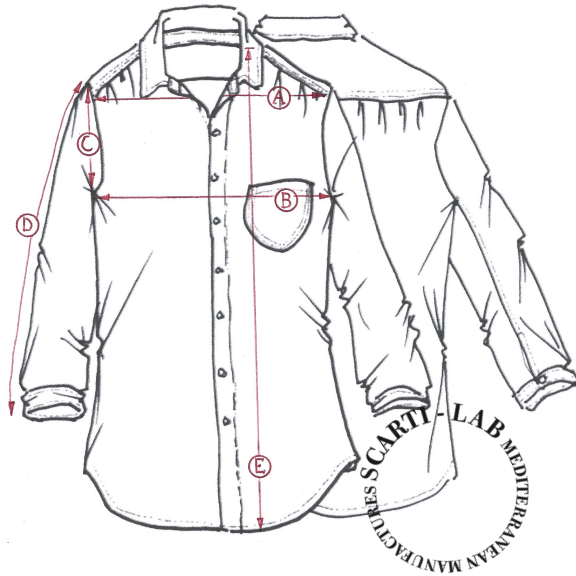

STYLE:W-508

SIZINIG FIT		XXS	XS	S	M	L	XL
SHOULDER WIDTH	A			40			
CHEST	B			45			
ARMHOLE	C			20			
SLEEVE LENGHT	D			60			
LENGHT	E			65			