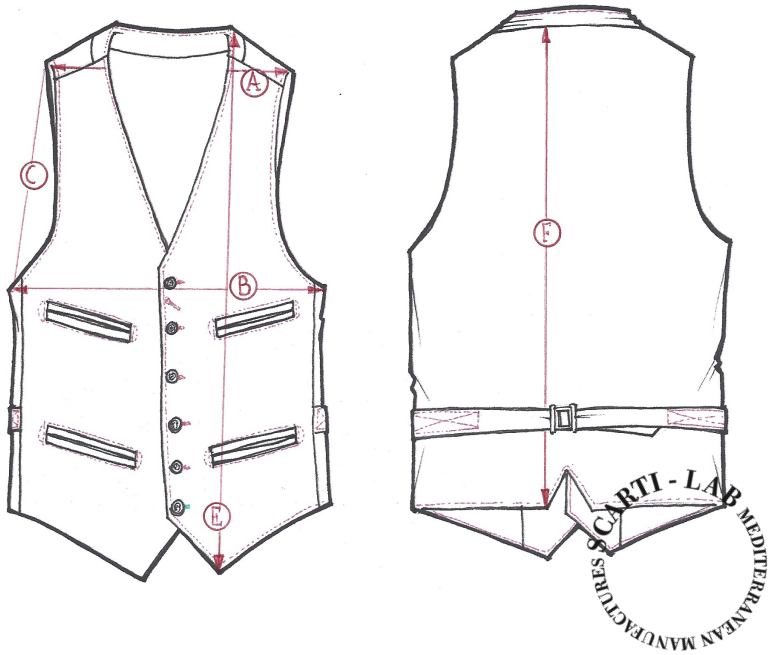

**STYLE : 410**

SIZING/FIT		XXS	XS	S	M	L	XL	XXL	XXXL
SHOULDER WIDTH	<b>A</b>				27				
CHEST	<b>B</b>				48				
ARMHOLE	<b>C</b>				32				
FRONT LENGHT	<b>E</b>				65				
BACK LENGHT	<b>F</b>				57				