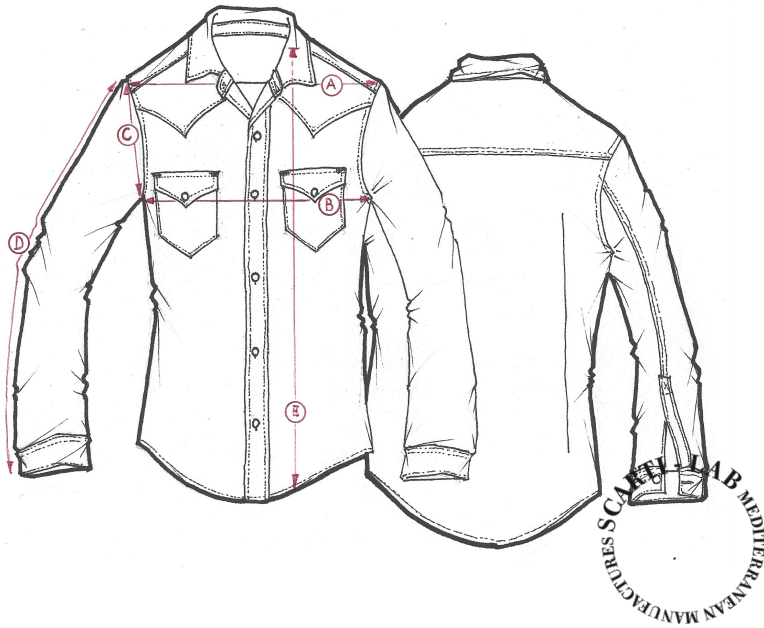

**STYLE : 303**

SIZING/FIT		XXS	XS	S	M	L	XL	XXL	XXXL
SHOULDER WIDTH	<b>A</b>			43					
CHEST	<b>B</b>			49					
ARMHOLE	<b>C</b>			22					
SLEEVE LENGHT	<b>D</b>			64					
LENGHT	<b>E</b>			72					