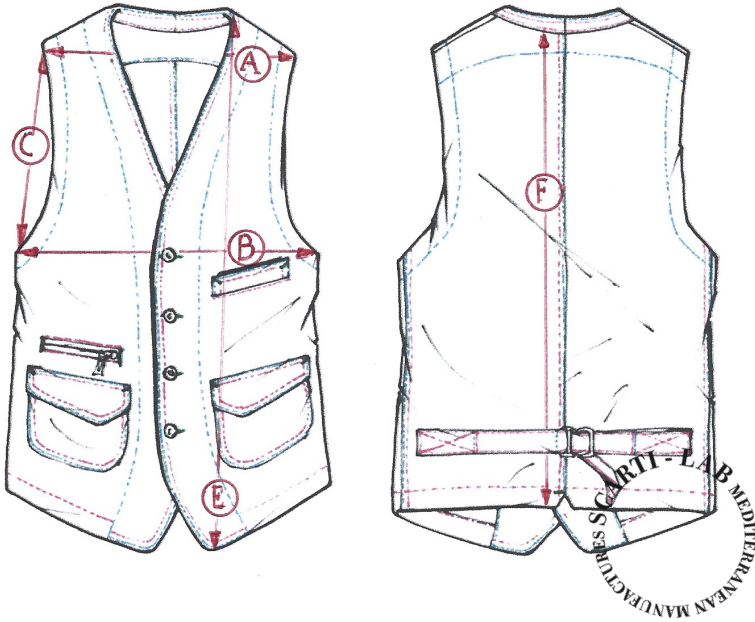

STYLE : 403

SIZING/FIT		XXS	XS	S	M	L	XL	XXL	XXXL
SHOULDER WIDTH	A				36				
CHEST	B				52				
ARMHOLE	C				26				
FRONT LENGHT	E				62				
BACK LENGHT	F				52				