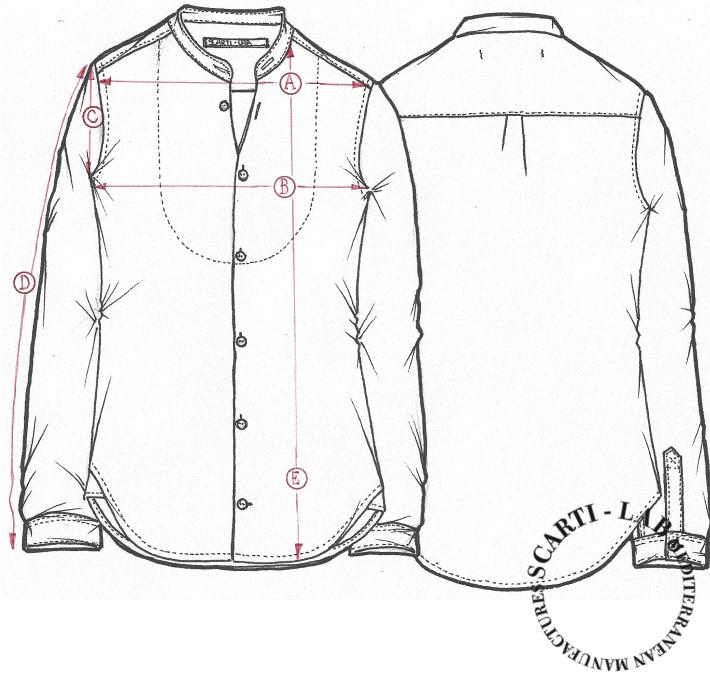

**STYLE : 304**

SIZING/FIT		XXS	XS	S	M	L	XL	XXL	XXXL
SHOULDER WIDTH	<b>A</b>			42					
CHEST	<b>B</b>			52					
ARMHOLE	<b>C</b>			22					
SLEEVE LENGHT	<b>D</b>			63					
LENGHT	<b>E</b>			72					