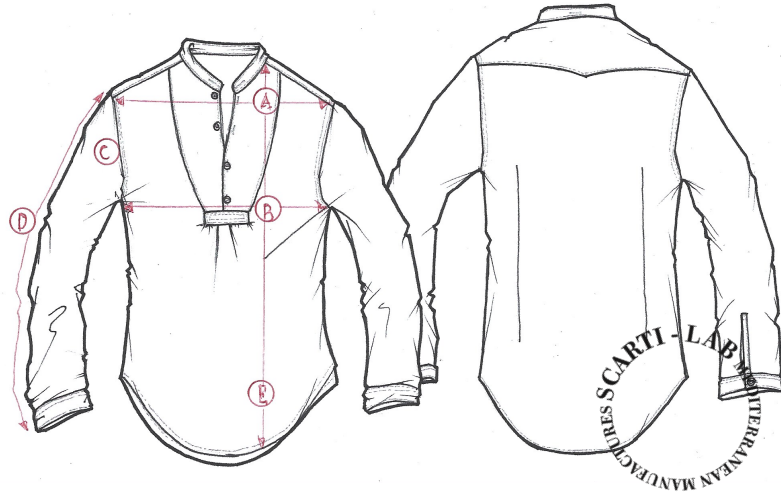

STYLE : 322

SIZING/FIT		XXS	XS	S	M	L	XL	XXL	XXXL
SHOULDER WIDTH	A				43				
CHEST	B				58				
ARMHOLE	C				24				
SLEEVE LENGHT	D				64				
LENGHT	E				83				