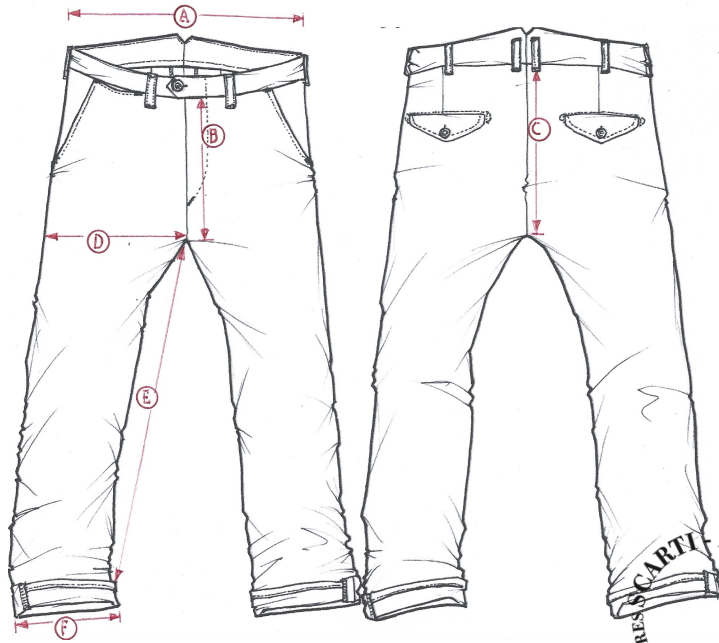

STYLE:130

CARTI LAB MEDITERRANEAN MANUFACTURERS

SIZING/FIT		28	29	30	31	32	33	34	36	38	40
WAIST	A			40	41	42	43				
FRONT RISE	B			27	27	28	28				
BACK RISE	C			43	43	44	44				
THIGH	D			34	34	35,5	36				
INSEAM	E			79	79	79	79				
LEG OPENING	F			23	23	23,5	23,5				