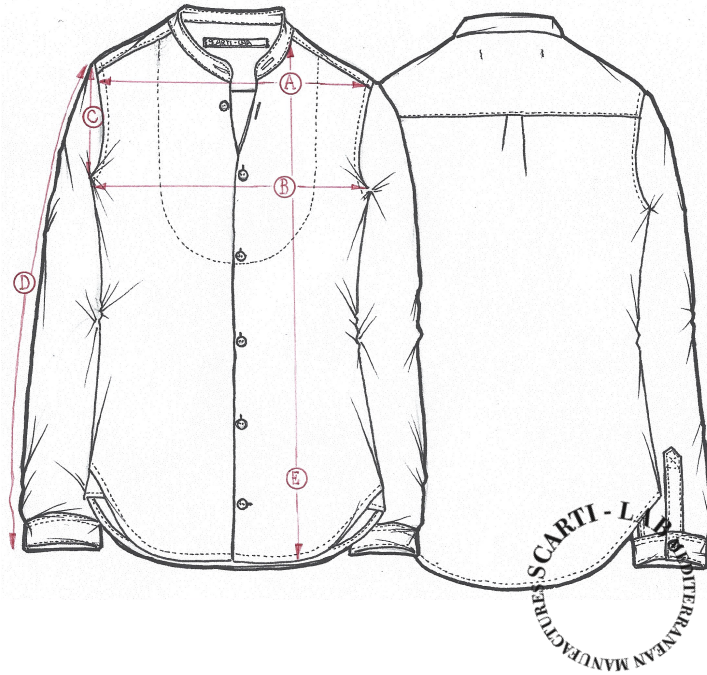

STYLE : 304

SIZING/FIT		XXS	XS	S	M	L	XL	XXL	XXXL
SHOULDER WIDTH	A					46			
CHEST	B					56			
ARMHOLE	C					24			
SLEEVE LENGHT	D					66			
LENGHT	E					79			