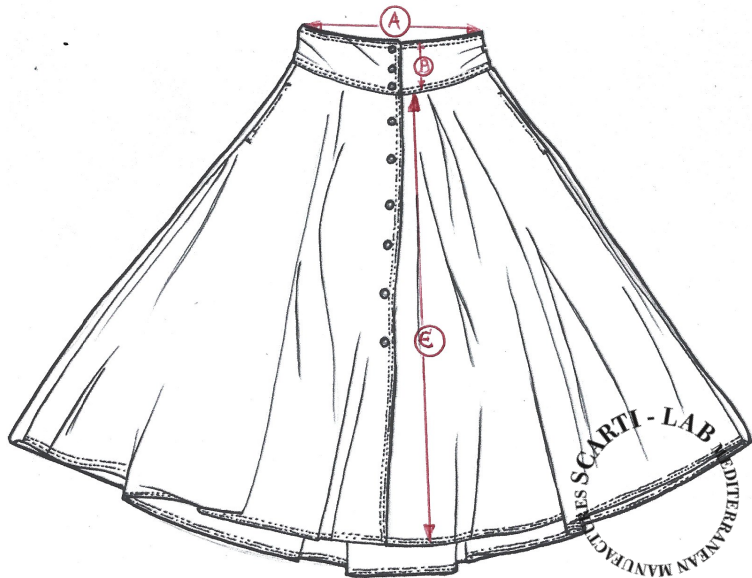

STYLE:W-700

SIZING/FIT		XXS	XS	S	M	L	XL
WAIST	A			34			
WAISTBAND HEIGHT	B			10,5			
LENGHT	E			73			