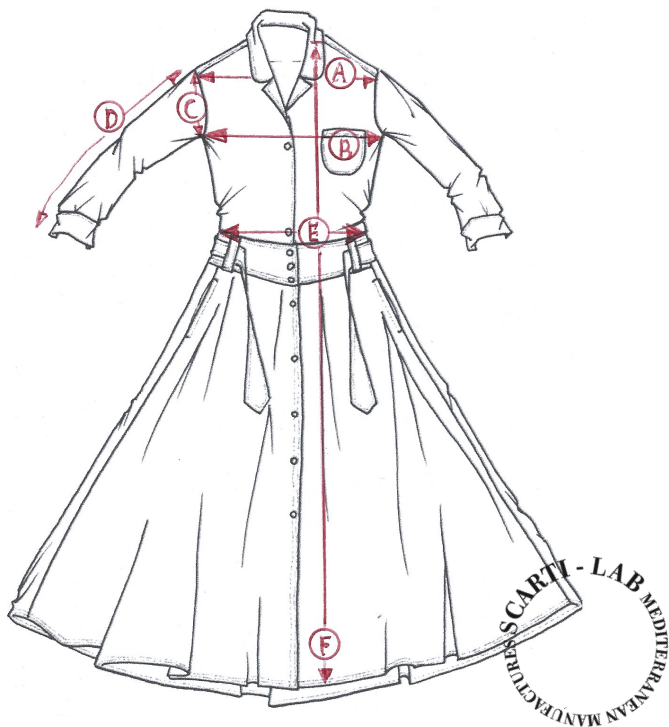

STYLE:W-403

SIZING/FIT		XXS	XS	S	M	L	XL
SHOULDER WIDTH	A			38			
CHEST	B			45,5			
ARMHOLE	C			23			
SLEEVE LENGHT	D			44			
WAIST	E			40			
LENGHT	F			125			