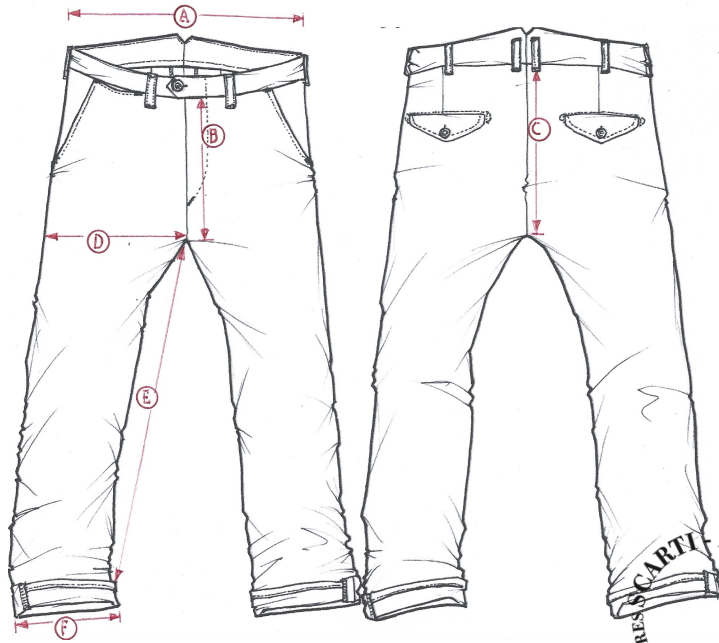

STYLE:130

CARTI LAB MEDITERRANEAN MANUFACTURERS

SIZING/FIT		28	29	30	31	32	33	34	36	38	40
WAIST	A					44					
FRONT RISE	B					29					
BACK RISE	C					46					
THIGH	D					36					
INSEAM	E					80					
LEG OPENING	F					24					