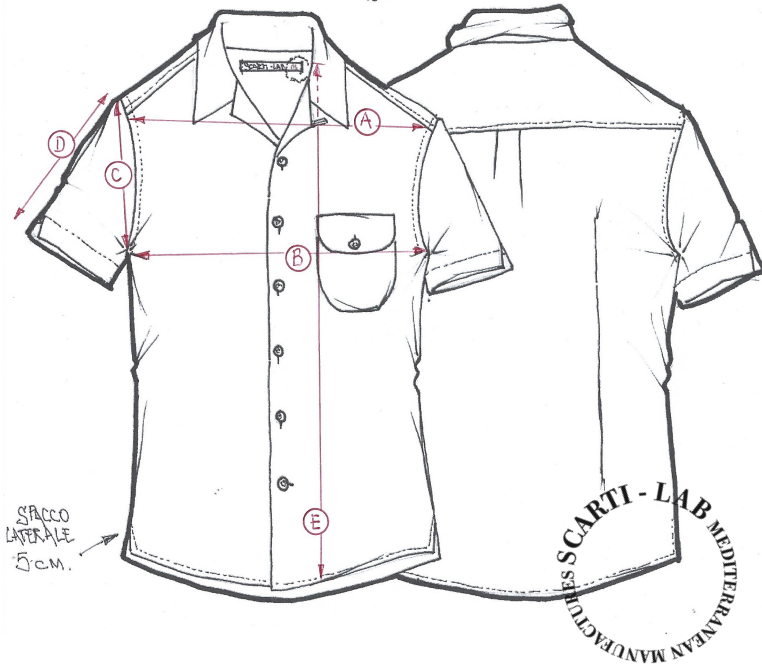

STYLE : 336

SIZING/FIT		XXS	XS	S	M	L	XL	XXL	XXXL
SHOULDER WIDTH	A					46			
CHEST	B					60			
ARMHOLE	C					26			
SLEEVE LENGHT	D					22			
LENGHT	E					70			