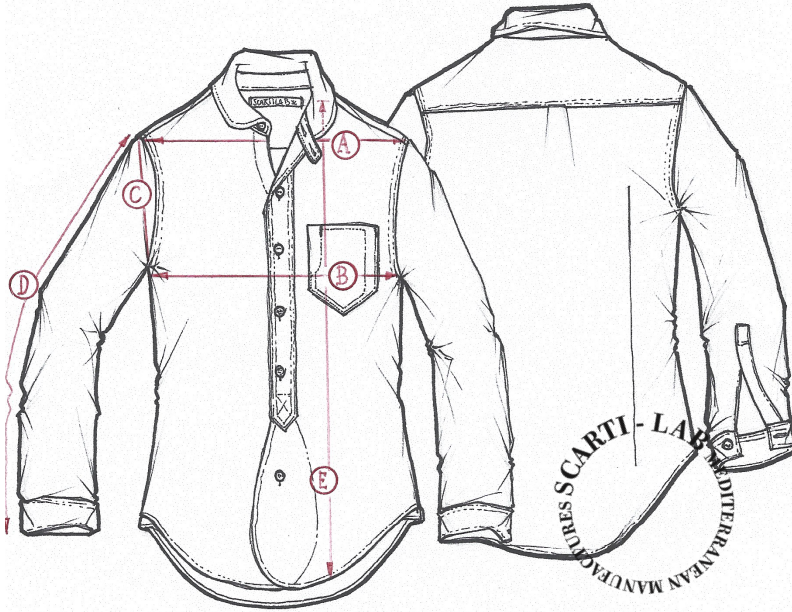

STYLE : 310

SIZING/FIT		XXS	XS	S	M	L	XL	XXL	XXXL
SHOULDER WIDTH	A				46				
CHEST	B				54				
ARMHOLE	C				23				
SLEEVE LENGHT	D				63				
LENGHT	E				74				