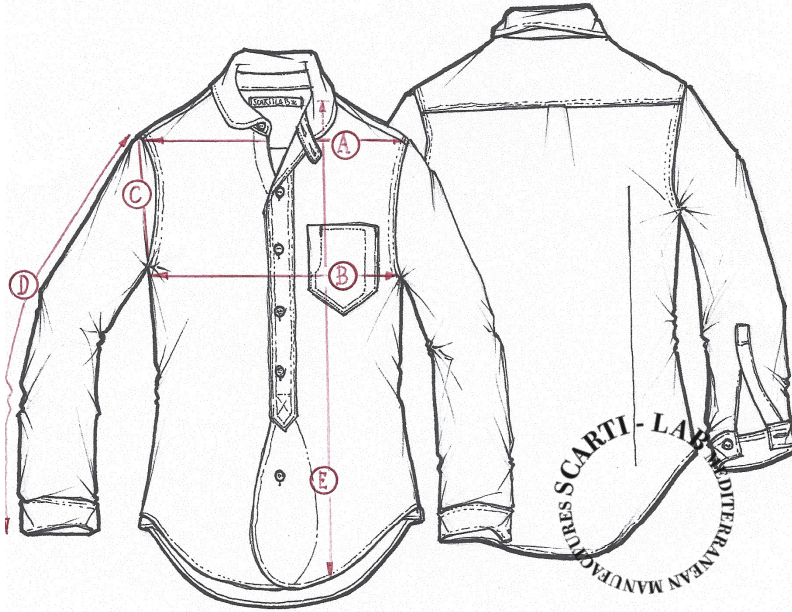

STYLE : 310

SIZING/FIT		XXS	XS	S	M	L	XL	XXL	XXXL
SHOULDER WIDTH	A				45		49		
CHEST	B				55		60		
ARMHOLE	C				22		23		
SLEEVE LENGHT	D				62		63		
LENGHT	E				73		74		