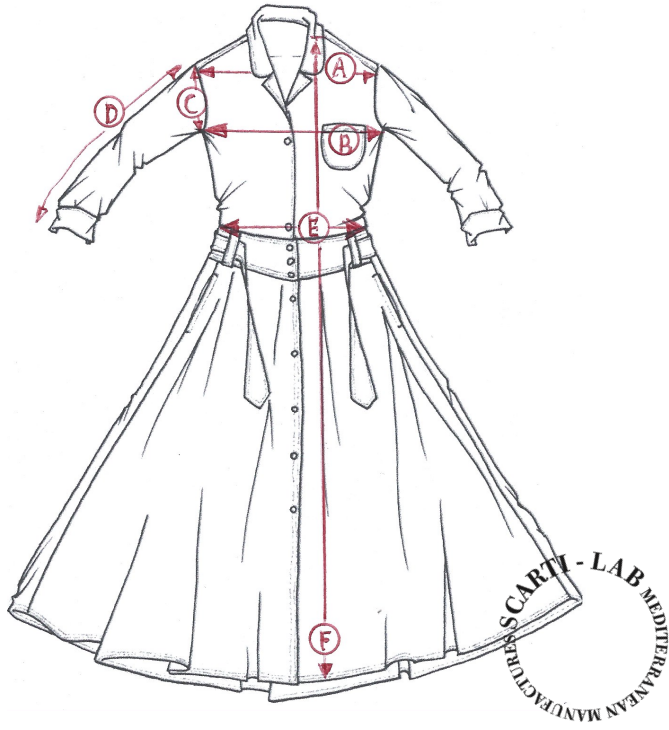

STYLE:W-403

| SIZING/FIT | | XXS | XS | S | M | L | XL |
|----------------|----------|-----|----|----|---|---|----|
| SHOULDER WIDTH | A | | | 38 | | | |
| CHEST | B | | | 45 | | | |
| ARMHOLE | C | | | 22 | | | |
| SLEEVE LENGHT | D | | | 45 | | | |
| WAIST | E | | | 39 | | | |
| LENGHT | F | | | 87 | | | |
| | | | | | | | |
| | | | | | | | |