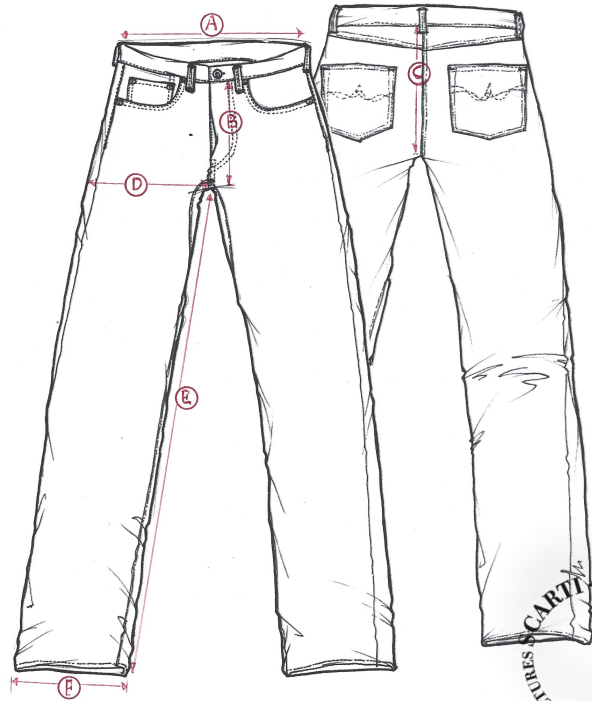

STYLE : W-907

CARTI LAB MEDITERRANEAN MANUFACTURERS

SIZING/FIT		25	26	27	28	29	30	31	32
WAIST	A		37	38					
FRONT RISE	B		22	22					
BACK RISE	C		29	30					
THIGH	D		25	26					
INSEAM	E		87	88					
LEG OPENING	F		17	17					