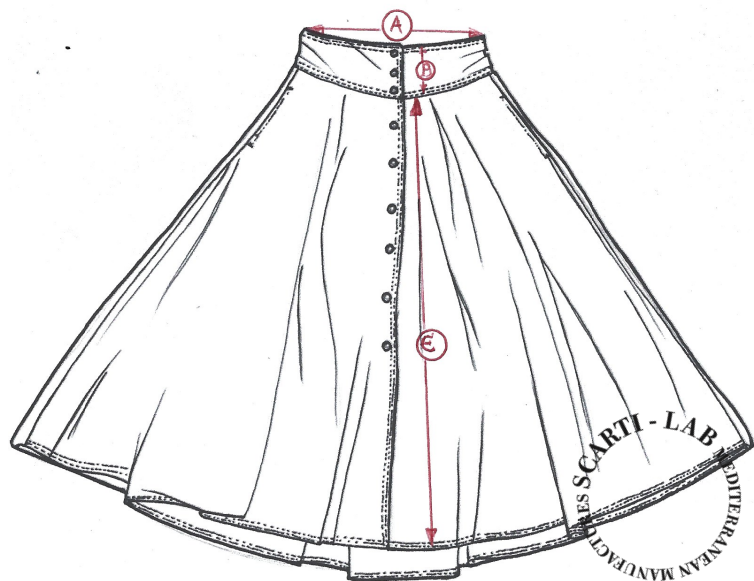

STYLE:W-700

SIZING/FIT		XXS	XS	S	M	L	XL
WAIST	A		35	36,5	38	40	
WAISTBAND HEIGHT	B		10	10	10	10	
LENGHT	E		74	75	75	77	