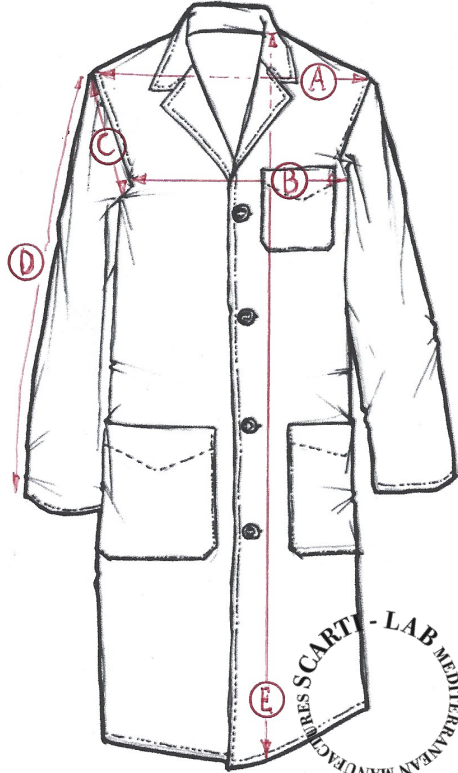

STYLE:W-100

SIZINIG FIT		XXS	XS	S	M	L	XL
SHOULDER WIDTH	A			39			
CHEST	B			50			
ARMHOLE	C			24			
SLEEVE LENGHT	D			57			
LENGHT	E			98			