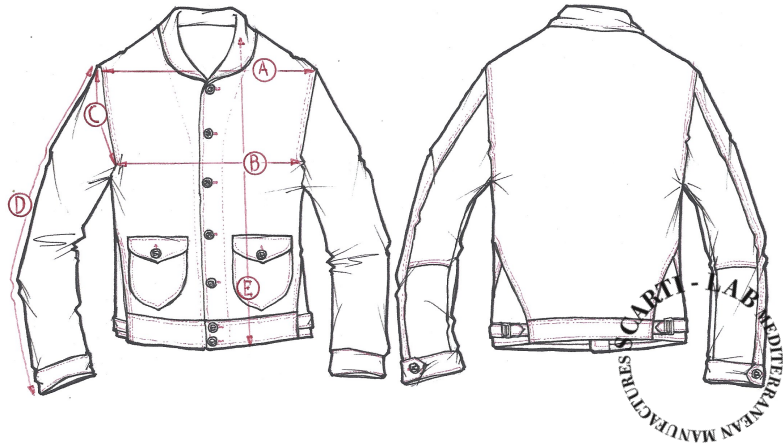

**STYLE:W-707**

SIZINIG FIT		XXS	XS	S	M	L	XL
SHOULDER WIDTH	<b>A</b>			38			
CHEST	<b>B</b>			48			
ARMHOLE	<b>C</b>			21			
SLEEVE LENGHT	<b>D</b>			57			
LENGHT	<b>E</b>			55			