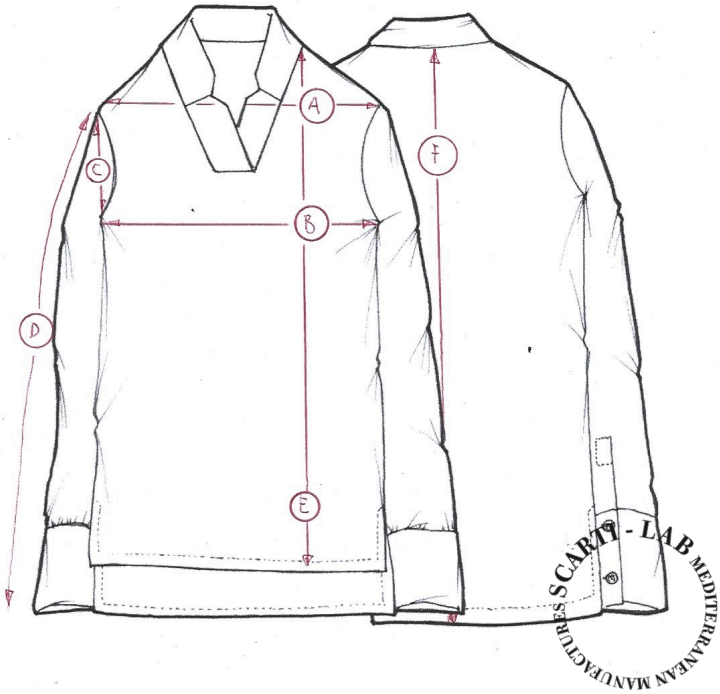

STYLE:W-507

SIZINIG FIT		XXS	XS	S	M	L	XL
SHOULDER WIDTH	A			40			
CHEST	B			52			
ARMHOLE	C			20			
SLEEVE LENGHT	D			52			
LENGHT FRONT	E			65			
LENGHT BACK				68			