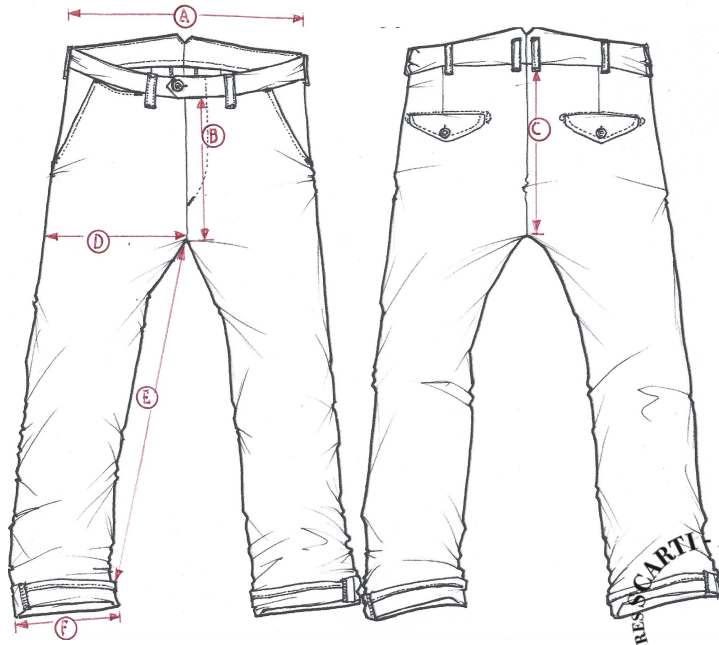

STYLE:124

CARTI LAB MEDITERRANEAN MANUFACTURERS

SIZING/FIT		28	29	30	31	32	33	34	36	38	40
WAIST	A					42					
FRONT RISE	B					26					
BACK RISE	C					35					
THIGH	D					31					
INSEAM	E					78					
LEG OPENING	F					20					