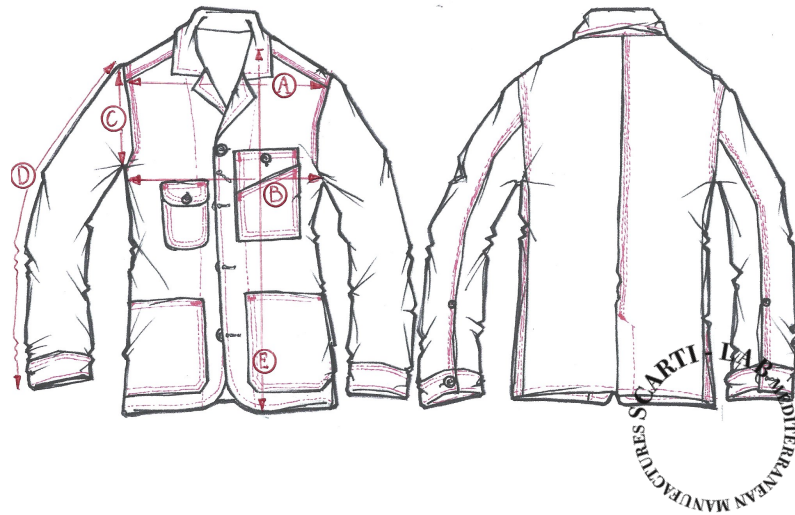

STYLE : 405

SIZING/FIT		XXS	XS	S	M	L	XL	XXL	XXXL
SHOULDER WIDTH	A				43				
CHEST	B				51				
ARMHOLE	C				23				
SLEEVE LENGHT	D				66				
LENGHT	E				74				