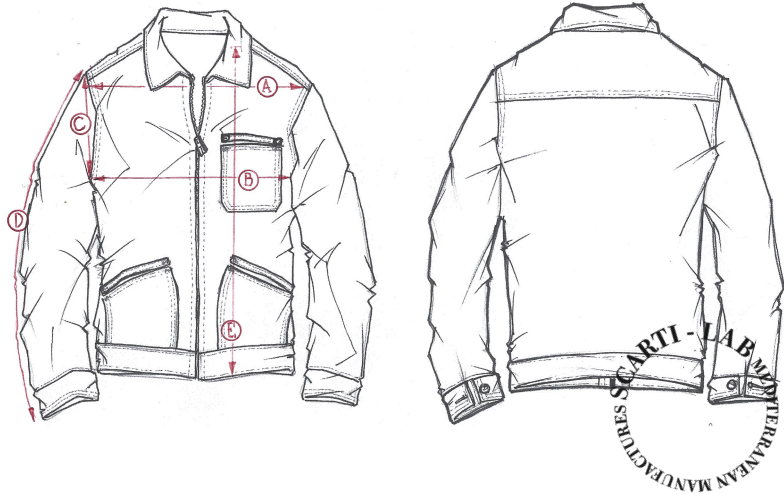

STYLE: 701

SIZING/FIT		XXS	XS	S	M	L	XL	XXL	XXXL
SHOULDER WIDTH	A				46				
CHEST	B				53				
ARMHOLE	C				25				
SLEEVE LENGHT	D				65				
LENGHT	E				63				