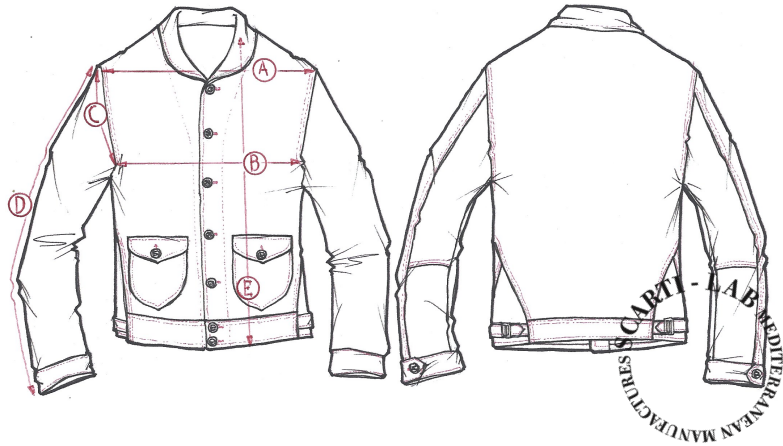

**STYLE:W-707**

SIZINIG FIT		XXS	XS	S	M	L	XL
SHOULDER WIDTH	<b>A</b>				39	40	
CHEST	<b>B</b>				50	51	
ARMHOLE	<b>C</b>				21	22	
SLEEVE LENGHT	<b>D</b>				59	60	
LENGHT	<b>E</b>				58	58	