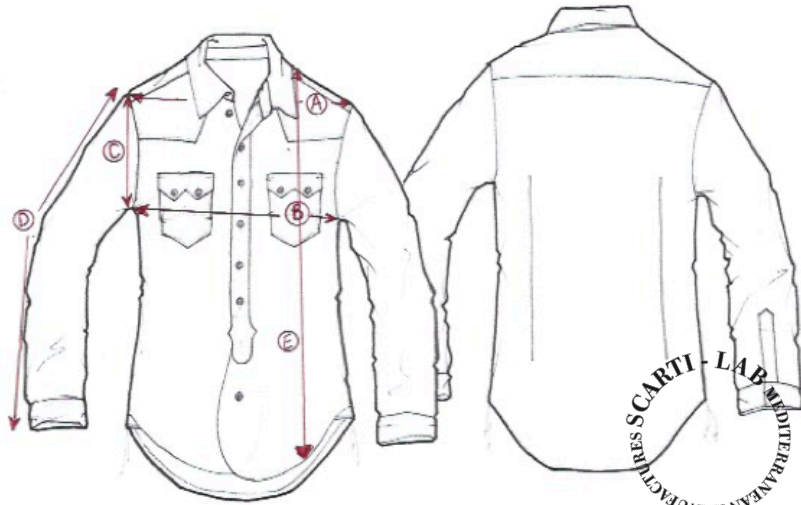

STYLE : 316

SIZING/FIT		XXS	XS	S	M	L	XL	XXL	XXXL
SHOULDER WIDTH	A			42	44				
CHEST	B			52	54				
ARMHOLE	C			23	23				
SLEEVE LENGHT	D			62	63				
LENGHT	E			72	72				