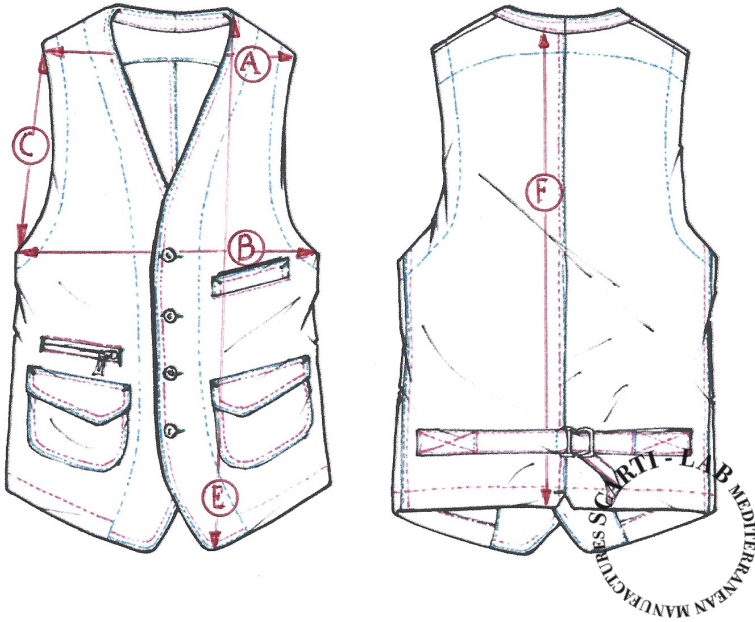

STYLE : 403

SIZING/FIT		XXS	XS	S	M	L	XL	XXL	XXXL
SHOULDER WIDTH	A				36				
CHEST	B				51				
ARMHOLE	C				26				
FRONT LENGHT	E				61				
BACK LENGHT	F				53				