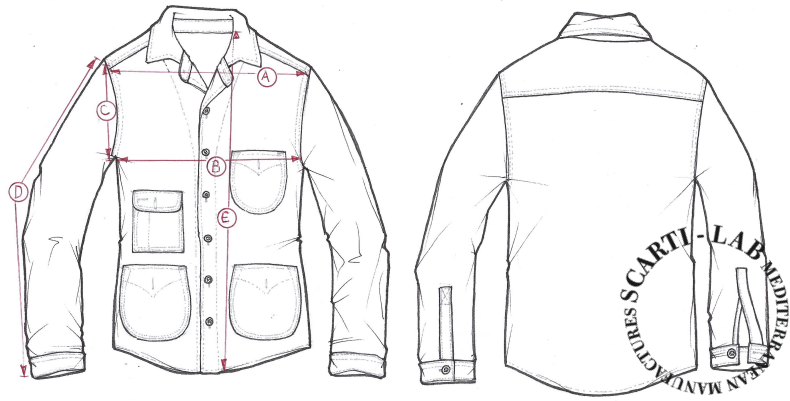

STYLE : 708

| SIZING/FIT | | S | M | L | XL | XXL | XXXL |
|----------------|----------|---|----|---|----|-----|------|
| SHOULDER WIDTH | A | | 45 | | | | |
| CHEST | B | | 54 | | | | |
| SLEEVE LENGHT | D | | 63 | | | | |
| LENGHT | E | | 72 | | | | |
| | | | | | | | |
| | | | | | | | |
| | | | | | | | |