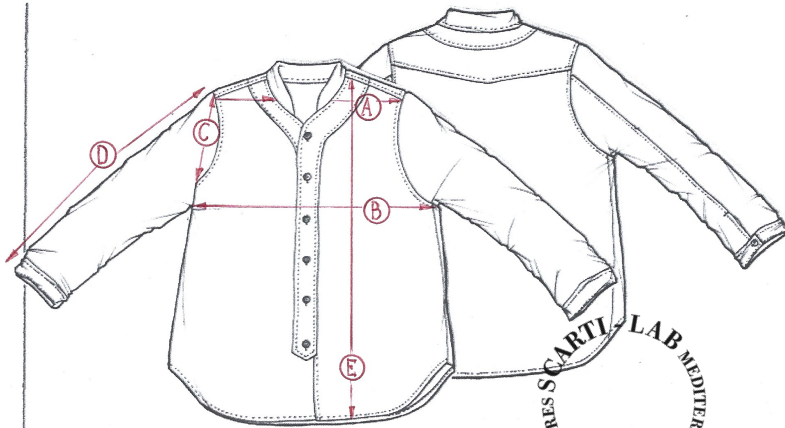

STYLE:W-503

SIZINIG FIT		XXS	XS	S	M	L	XL
SHOULDER WIDTH	A		35	36			
CHEST	B		48	50			
ARMHOLE	C		21	22			
SLEEVE LENGHT	D		58	59			
LENGHT	E		62	63			