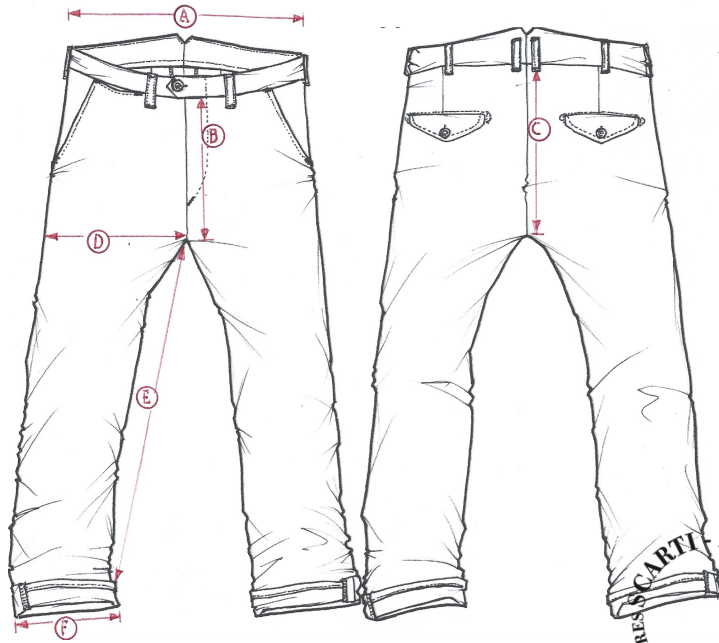

STYLE:124

CARTI LAB MEDITERRANEAN MANUFACTURERS

SIZING/FIT		28	29	30	31	32	33	34	36	38	40
WAIST	A			39		42			48		
FRONT RISE	B			26		27			30		
BACK RISE	C			36,5		37			40		
THIGH	D			30		31			34		
INSEAM	E			81		81			82		
LEG OPENING	F			20		21			22		