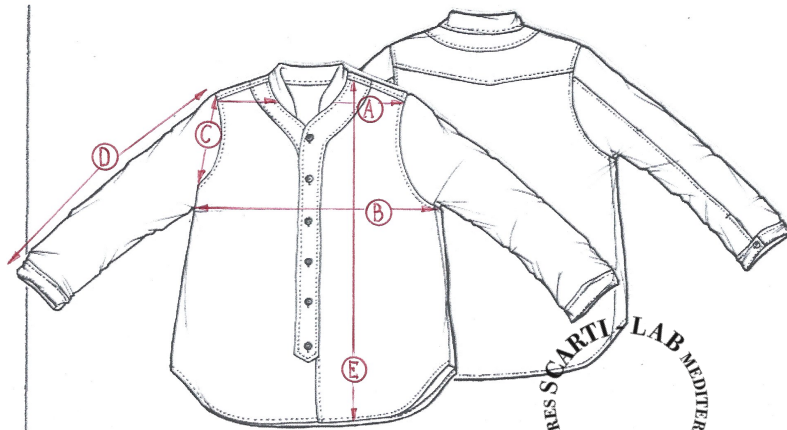

STYLE:W-503

SIZINIG FIT		XXS	XS	S	M	L	XL
SHOULDER WIDTH	A			36			
CHEST	B			50			
ARMHOLE	C			21			
SLEEVE LENGHT	D			59			
LENGHT	E			62			