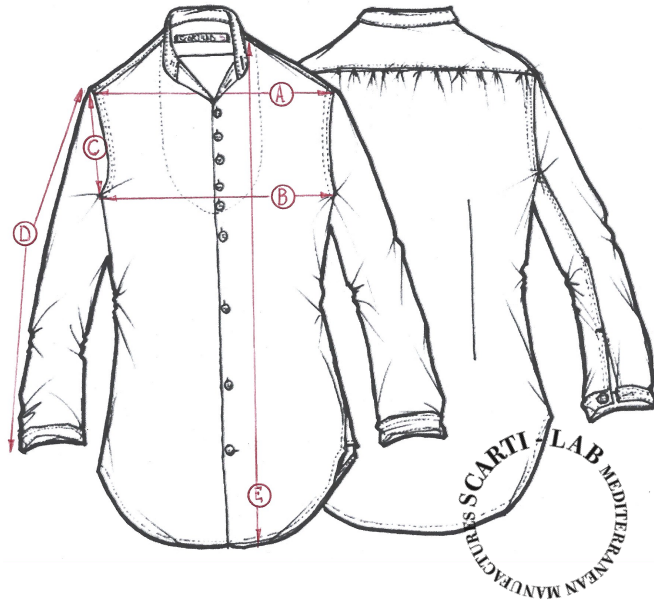

STYLE:W-506

SIZINIG FIT		XXS	XS	S	M	L	XL
SHOULDER WIDTH	A		39				
CHEST	B		45				
ARMHOLE	C		21				
SLEEVE LENGHT	D		58				
LENGHT	E		88				