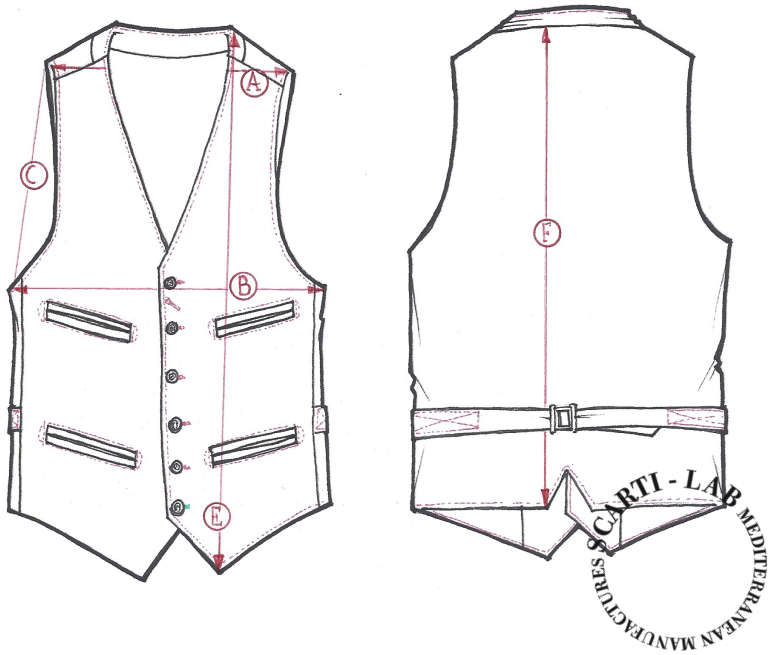

**STYLE : 410**

SIZING/FIT		XXS	XS	S	M	L	XL	XXL	XXXL
SHOULDER WIDTH	<b>A</b>			25					
CHEST	<b>B</b>			47					
ARMHOLE	<b>C</b>			30					
FRONT LENGHT	<b>E</b>			64					
BACK LENGHT	<b>F</b>			55					