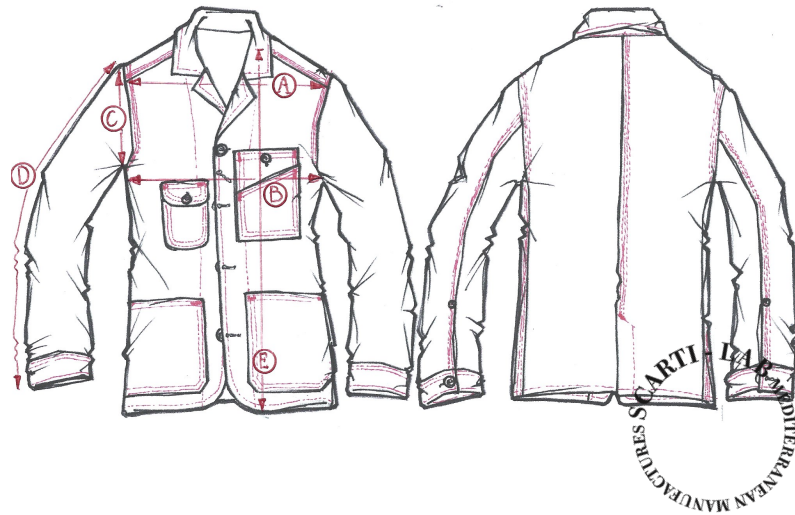

**STYLE : 405**

SIZING/FIT		XXS	XS	S	M	L	XL	XXL	XXXL
SHOULDER WIDTH	<b>A</b>							48	
CHEST	<b>B</b>							57	
ARMHOLE	<b>C</b>							24	
SLEEVE LENGHT	<b>D</b>							67	
LENGHT	<b>E</b>							75	