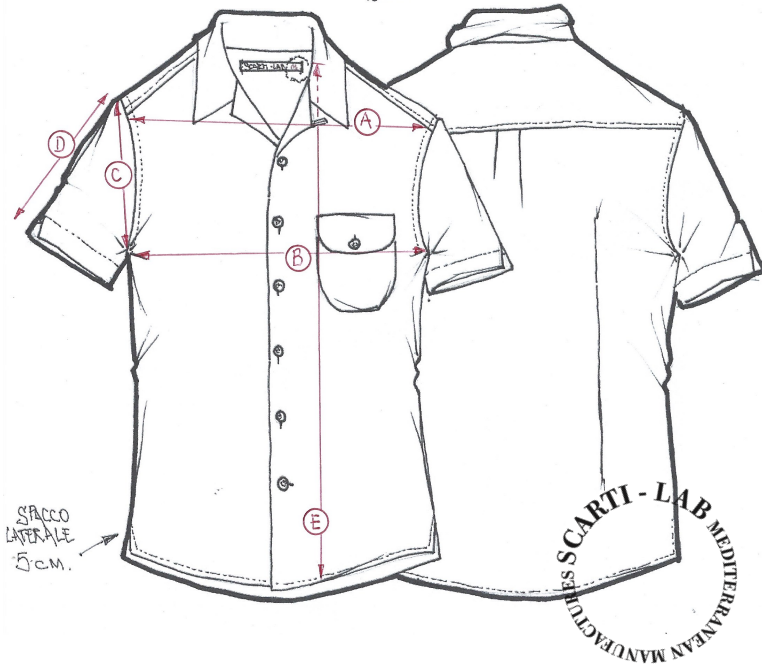

**STYLE : 336**

SIZING/FIT		XXS	XS	S	M	L	XL	XXL	XXXL
SHOULDER WIDTH	<b>A</b>				44				
CHEST	<b>B</b>				54				
ARMHOLE	<b>C</b>				23				
SLEEVE LENGHT	<b>D</b>				22				
LENGHT	<b>E</b>				72				