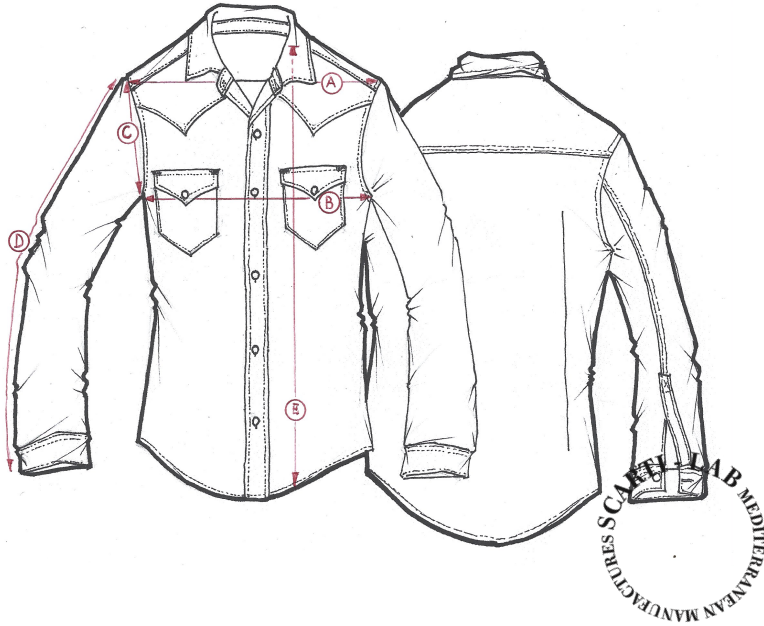

STYLE : 303

SIZING/FIT		XXS	XS	S	M	L	XL	XXL	XXXL
SHOULDER WIDTH	A				43				
CHEST	B				52				
ARMHOLE	C				23				
SLEEVE LENGHT	D				64				
LENGHT	E				72				