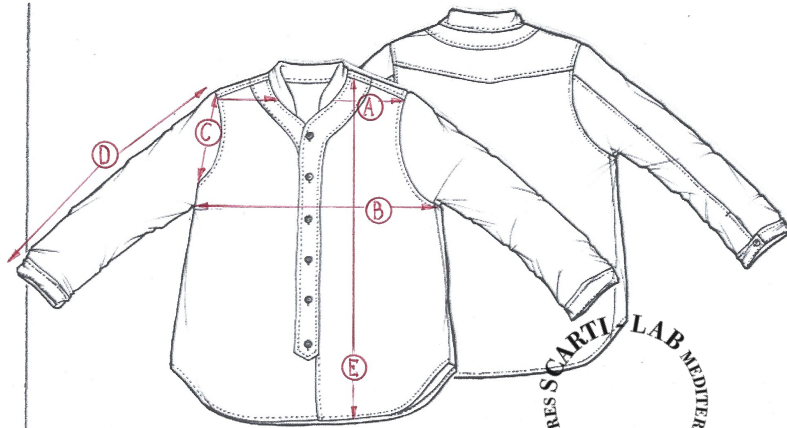

STYLE:W-503

SIZINIG FIT		XXS	XS	S	M	L	XL
SHOULDER WIDTH	A		35				
CHEST	B		48				
ARMHOLE	C		21				
SLEEVE LENGHT	D		60				
LENGHT	E		63				