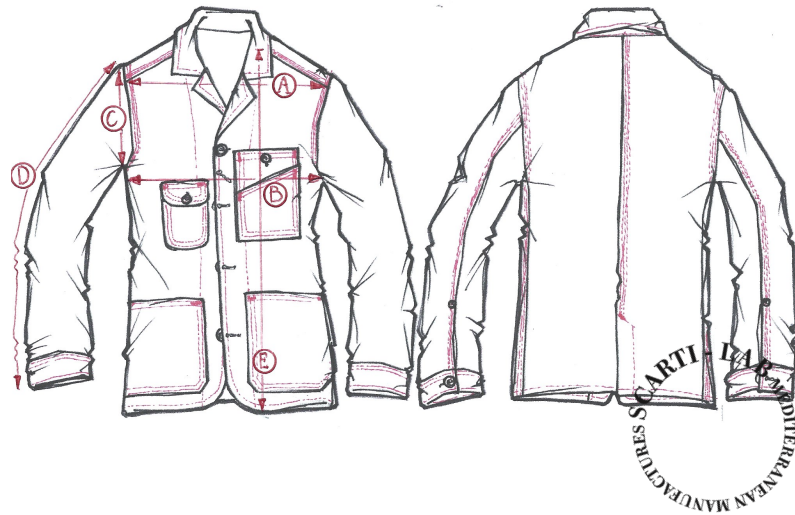

STYLE : 405

SIZING/FIT		XXS	XS	S	M	L	XL	XXL	XXXL
SHOULDER WIDTH	A			42	44				
CHEST	B			50	52				
ARMHOLE	C			23	23				
SLEEVE LENGHT	D			64	66				
LENGHT	E			70	73				