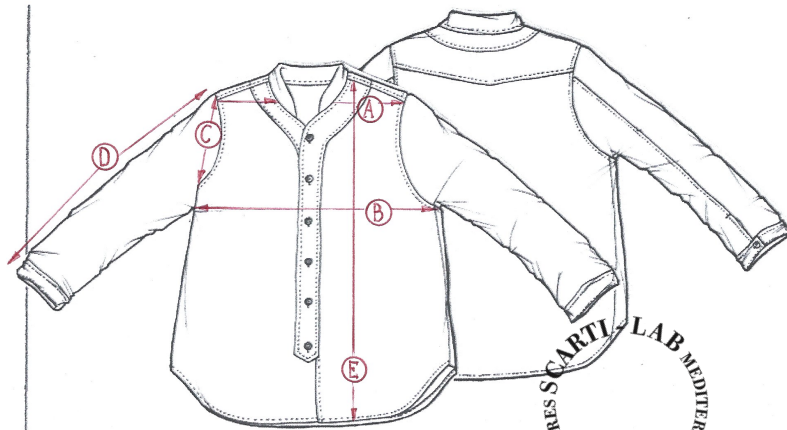

**STYLE:W-503**

SIZINIG FIT		XXS	XS	S	M	L	XL
SHOULDER WIDTH	<b>A</b>			37			
CHEST	<b>B</b>			48			
ARMHOLE	<b>C</b>			22			
SLEEVE LENGHT	<b>D</b>			61			
LENGHT	<b>E</b>			63			