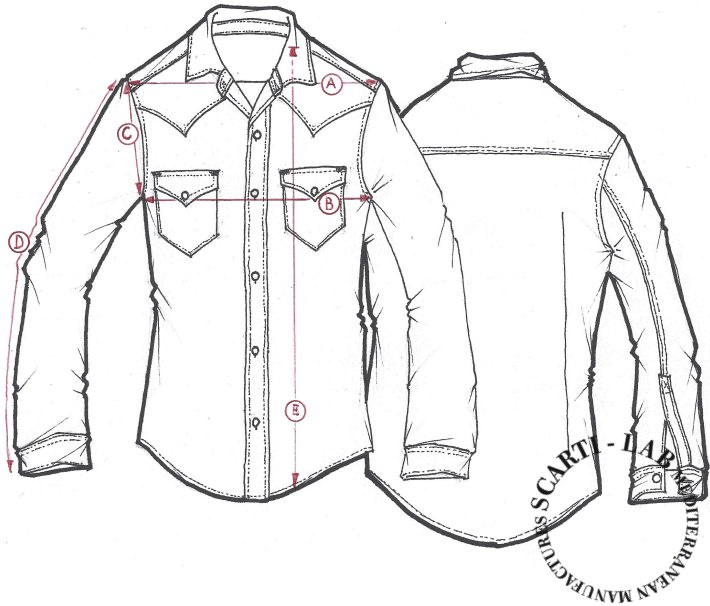

**STYLE : 311**

SIZING/FIT		XXS	XS	S	M	L	XL	XXL	XXXL
SHOULDER WIDTH	<b>A</b>				44				
CHEST	<b>B</b>				52				
ARMHOLE	<b>C</b>				24				
SLEEVE LENGHT	<b>D</b>				61				
LENGHT	<b>E</b>				72				