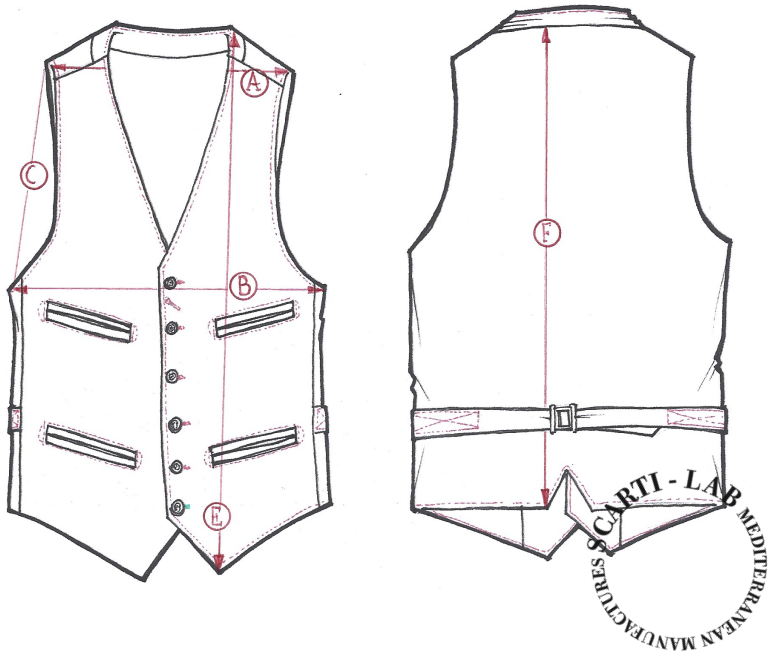

STYLE : 410

SIZING/FIT		XXS	XS	S	M	L	XL	XXL	XXXL
SHOULDER WIDTH	A			25	26,5				
CHEST	B			48	50				
ARMHOLE	C			30	31				
FRONT LENGHT	E			63	64				
BACK LENGHT	F			55	56				