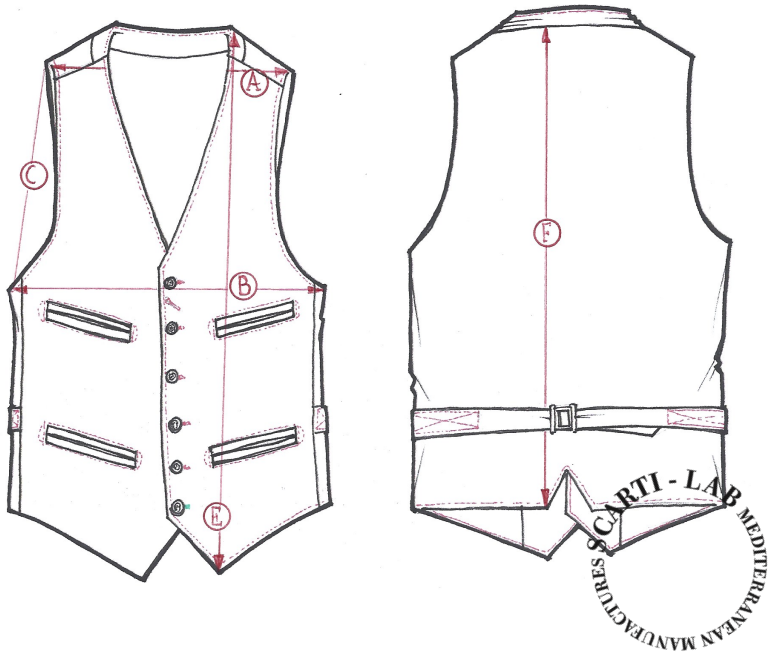

STYLE : 410

SIZING/FIT		XXS	XS	S	M	L	XL	XXL	XXXL
SHOULDER WIDTH	A				29				
CHEST	B				50				
ARMHOLE	C				31				
FRONT LENGHT	E				65				
BACK LENGHT	F				57				