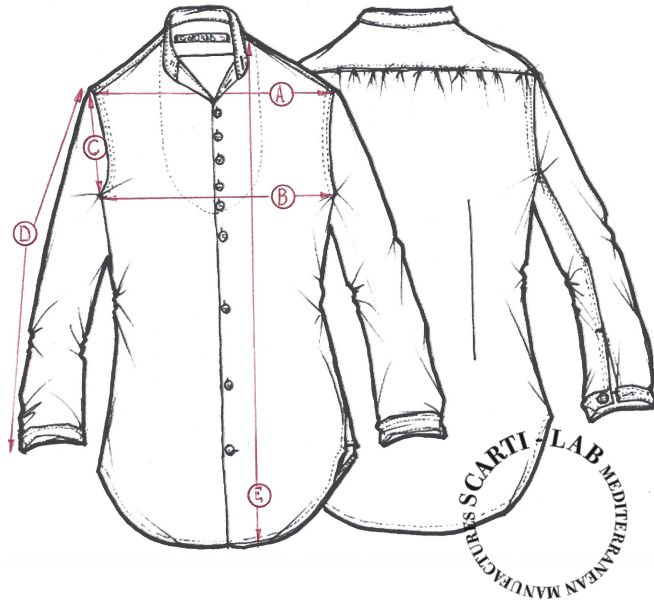

**STYLE:W-510**

SIZINIG FIT		XXS	XS	S	M	L	XL
SHOULDER WIDTH	<b>A</b>			41,5			
CHEST	<b>B</b>			45			
ARMHOLE	<b>C</b>			19			
SLEEVE LENGHT	<b>D</b>			58			
LENGHT	<b>E</b>			66			